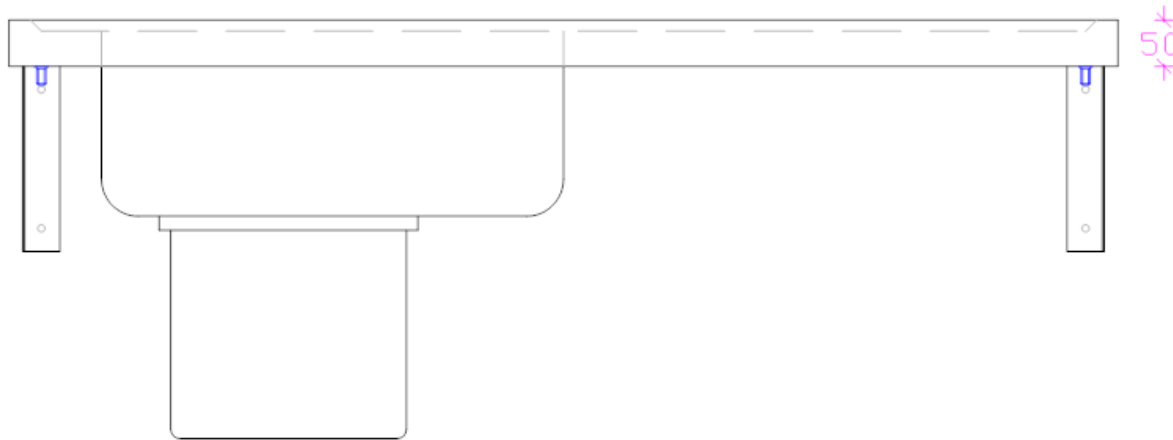

**Product Code: PS H 805**

Plaster Sink with Drainer 1200 x 600

HTM64

Complete with wall brackets and removable strainer basket

Right or left hand drainer

Sink with flush grated waste, no overflow and tap holes as required

5 Brearley Court Baird Road Waterwells Business Park  
 Quedgeley Gloucester GL2 2AF  
 Tel: 01452 721211 Fax: 01452 721231

<b>DRG:</b>	Apinox 805 Size Plaster Sink
<b>Date:</b>	May 14 2009
<b>Revision date:</b>	XXXXXXXXXXXXXX
This drawing is the copyright of Acorn Powell Ltd. It must not be copied, distributed or amended without prior written consent from Acorn Powell Ltd	