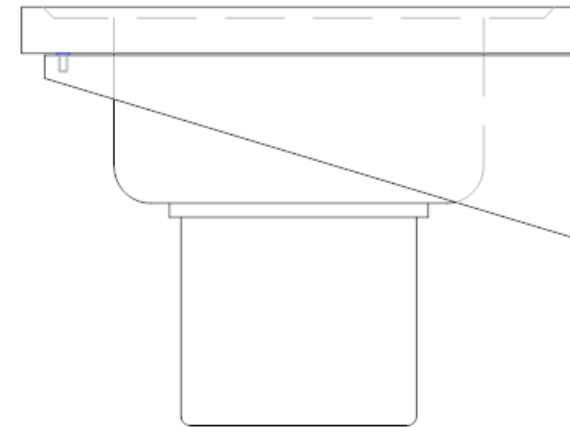

**Product Code: PS H 805**

Plaster Sink with Drainer 1200 x 600

HTM64

Complete with wall brackets and removable strainer basket

Right or left hand drainer

Sink with flush grated waste, no overflow and tap holes as required

5 Brearley Court Baird Road Waterwells Business Park  
 Quedgeley Gloucester GL2 2AF  
 Tel: 01452 721211 Fax: 01452 721231

<b>DRG:</b>	Apinox 805 Size Plaster Sink
<b>Date:</b>	May 14 2009
<b>Revision date:</b>	XXXXXXXXXXXXXX
This drawing is the copyright of Acorn Powell Ltd. It must not be copied, distributed or amended without prior written consent from Acorn Powell Ltd	